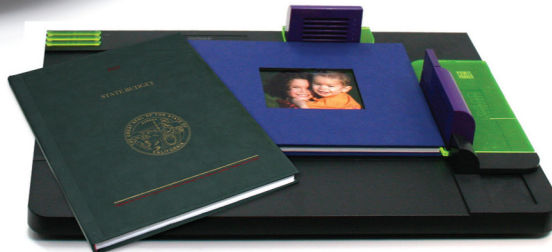

POWIS STITCHER™

The Powis Stitcher is an electric, tabletop machine used to secure the bound book spine. The staples are quickly and precisely placed using the stitching table and foot pedal.

- Book Thickness: 3 to 60 sheets
- Adjustable impact setting
- Precise stitch alignment
- Up to 5,000 staples before refill
- Foot pedal for fast, hands-free, and accurate operation

SPECIFICATIONS

Stitcher S52

Dimensions: 23"W x 6.5"H x 17.5"D

(58.4cmW x 16.5cmH x 44.5cmD)

Supplies: RAPID 5080 Cassette, Herga Foot Pedal

Book Thickness: up to 40 sheets for many popular glossy papers, up to 60 sheets for common copy paper

Precise Stitch Spacing

Safety shield automatically shuts off power

Weight: 12.5 lbs

Regulatory Approvals: CE, ETL

Hardcover Guide™

Dimensions: 20.75"W x 3.125"H x 14"D

(52.7cmW x 7.9cmH x 35.6cmD)

Weight: 7.5 lbs (3.4 kg)